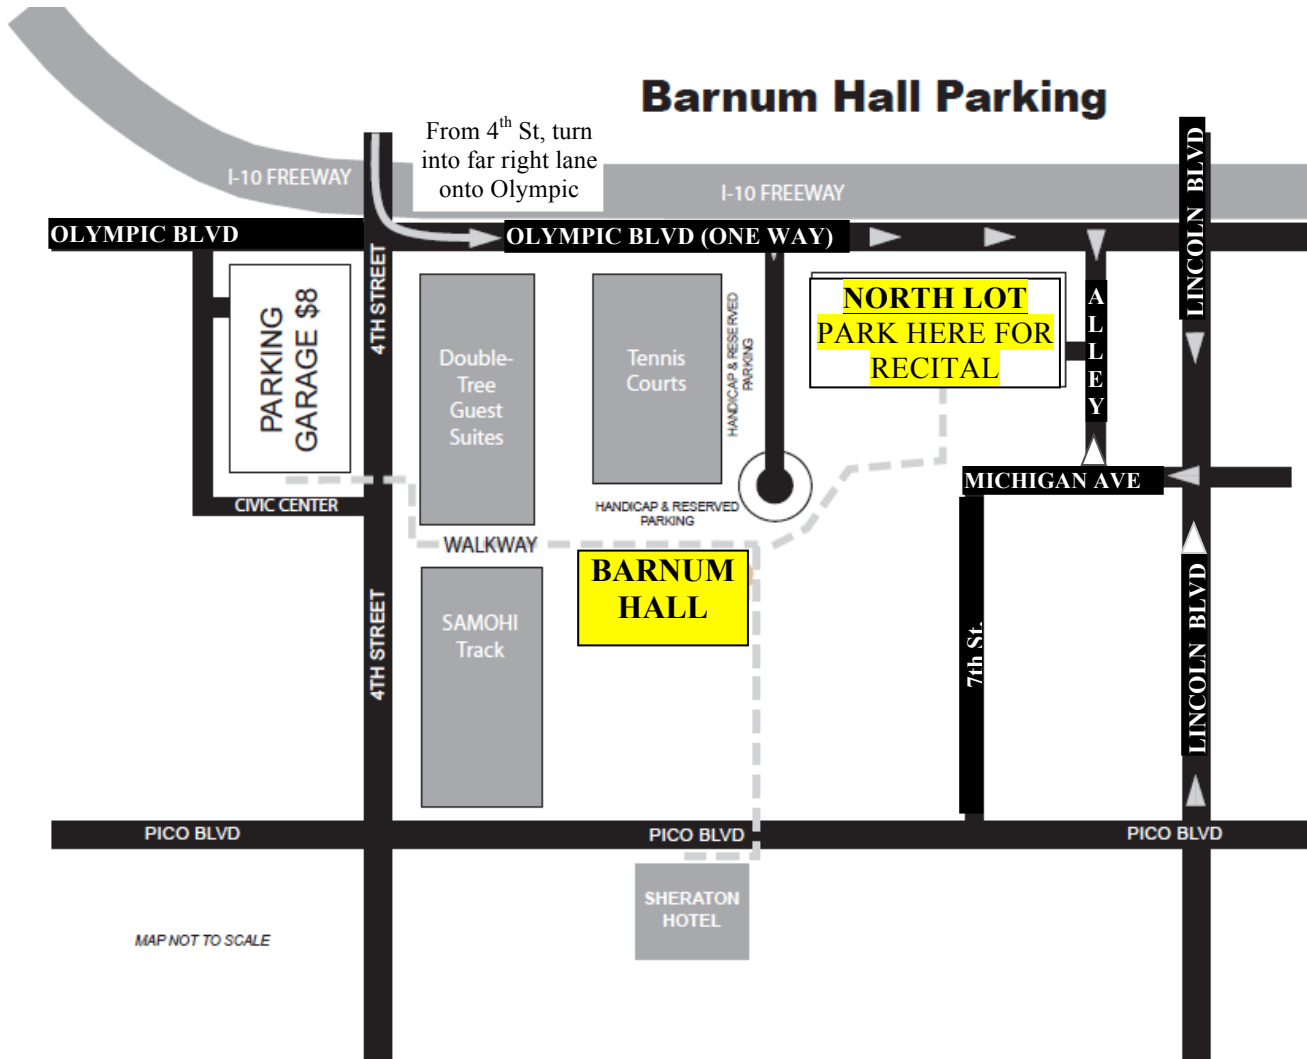

## Barnum Hall – Santa Monica High School

601 Pico Boulevard

Although Barnum Hall is on Pico Blvd. Please read the driving directions below to park in the NORTH LOT for both the Dress Rehearsal and Dance Recital Day. Thank you! 😊

### Directions to North Lot

From Lincoln Boulevard, turn west onto Michigan Avenue. Make an immediate right into the alley. The North Lot is on the left.

#### ***From PCH (Pacific Coast Highway) AND Lincoln:***

Traveling south, follow Coast Rte 1 as it curves away from the ocean. Coast Route 1 merges with Olympic Blvd. Move to the right. Turn right at LINCOLN and right again at the first intersection, MICHIGAN. Make an immediate right into the ALLEY. The entrance to the North Lot is on your left.

***From the 10 West:***

Take the LINCOLN EXIT. This puts you on Olympic Blvd. Turn left at LINCOLN and move to the far right lane. Cross the I-10. Turn right at MICHIGAN (the first intersection). Make an immediate right into the ALLEY. The entrance to the North Lot is on your left.